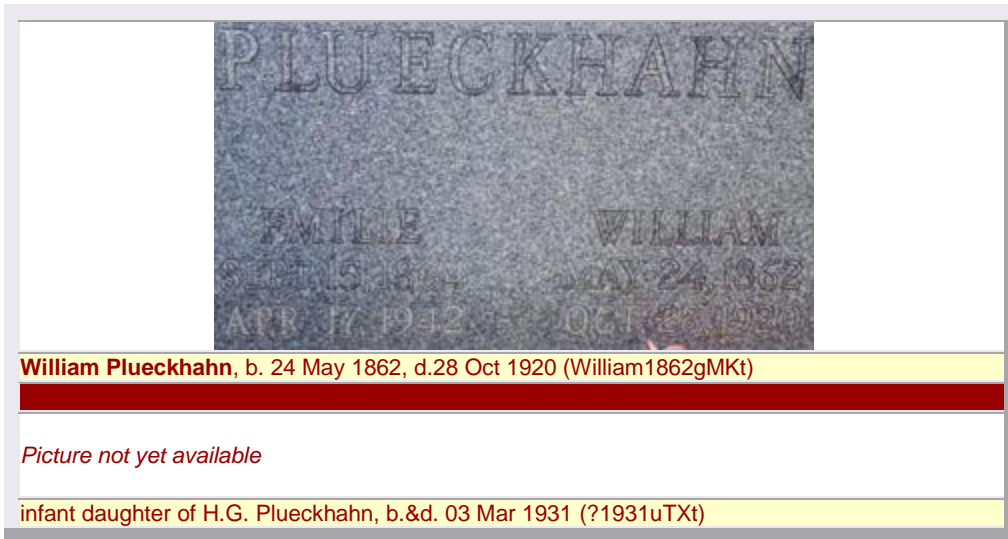

Heinrich Plueckhahn, b. 18 Oct 1869, d. 26 May 1888 (Heinric1869uTXt)

Photo not yet available

Laura (Plueckhahn) Hinze, b. 26 Jan 1891, d. 25 Jul 1975 (Laura1891uTXt)

Lina H. Plueckhahn, b. 07 Jul 1903, d. 07 Jan 1907 (Lina1903uTXt)

Sources:

Much of the information comes from
Cemetery Records of Washington County Texas 1826-1960, by Judy and Nath Winfield, Jr.