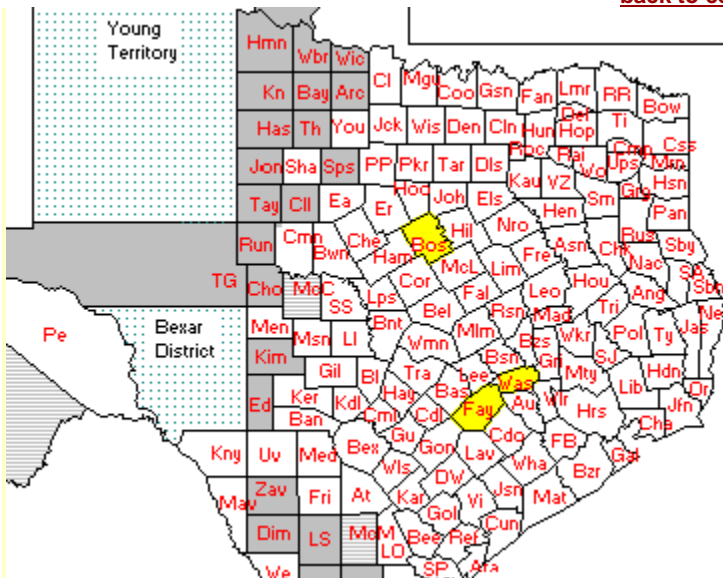

Plückhahn Cemeteries in the United States

[back to cemeteries](#)

La Bahia Cemetery

300832N 963805 3 ESE of Carmine

This Cemetery is located in **Washington** County on highway 237 near the **border** of **Fayette** County, in between the towns of **Carmine** and **Brenham**. Many people I talked to originally thought it was in Fayette County. I think it was called La Bahia Cemetery because of the La Bahia Trail. The German settlers also had their Turnverein Social club here. They called it **La Bahia Turnverein**.

[This cemetery contains records for the Texas Branch](#)

LABAHIA TURN VERIN

Turn Verins is a sport organization that was very popular in Germany in the 1800s and the German settlers in Washington County formed this club for community activities. The La Bahia is located on State Highway 237 about a mile from US 290 in the very west end of Washington County. They have a hall and other buildings for use by it's members.

Sources:

Much of the information comes from
Cemetery Records of Washington County Texas 1826-1960, by Judy and Nath Winfield, Jr.