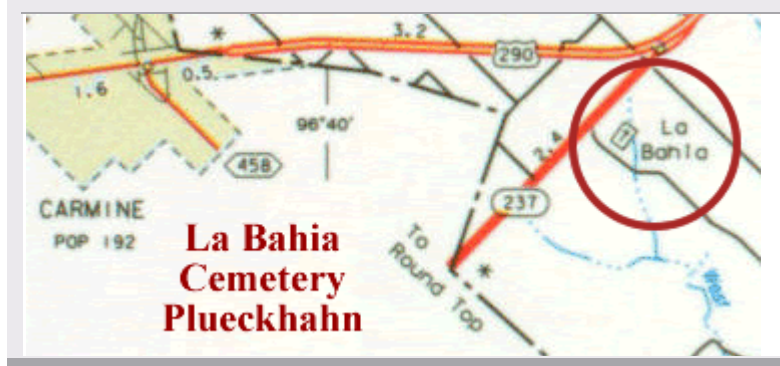

Plückhahn Cemeteries in the United States

[back to cemeteries](#)

La Bahia Cemetery

300832N 963805 3 ESE of Carmine

This Cemetery is located in **Washington** County on highway 237 near the **border** of **Fayette** County, in between the towns of **Carmine** and **Brenham**. Many people I talked to originally thought it was in Fayette County. I think it was called La Bahia Cemetery because of the La Bahia Trail. The German settlers also had their Turnverein Social club here. They called it **La Bahia Turnverein**.

[This cemetery contains records for the Texas Branch](#)

LABAHIA TURN VERIN

Turn Verins is a sport organization that was very popular in Germany in the 1800s and the German settlers in Washington County formed this club for community activities. The La Bahia is located on State Highway 237 about a mile from US 290 in the very west end of Washington County. They have a hall and other buildings for use by it's members.